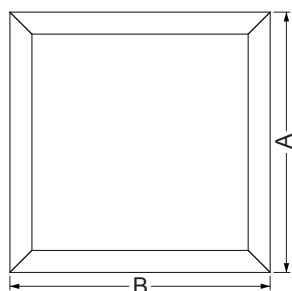

X-LINE SQ N LED

X-LINE SQ N LED

Wymiary / Dimensions / Размеры

Φ [lm]	A (mm)	B (mm)	h (mm)	h1 (mm)
5200	642	642	72	max.1500
8800	642	642	72	max.1500