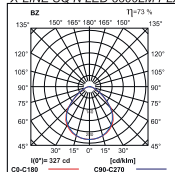

X-LINE SQ N LED

X-LINE SQ N LED

X-LINE SQ N LED 8800LM PLX E 24 840